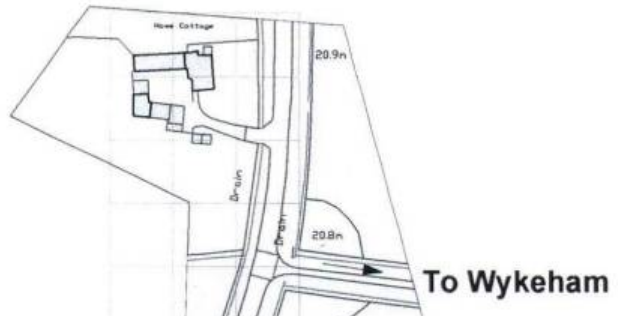

A169
OLD MALTON MOOR
SIGN LOCATION

THIS COPY HAS BEEN MADE BY OR WITH THE
AUTHORITY OF RYEDALE DISTRICT COUNCIL
PURSUANT TO SECTION 47 OF THE COPYRIGHT,
DESIGNS AND PATENTS ACT 1988. UNLESS
THAT ACT PROVIDES A RELEVANT EXCEPTION TO
COPYRIGHT, THE COPY MUST NOT BE COPIED
WITHOUT THE PRIOR PERMISSION OF THE
COPYRIGHT OWNER.