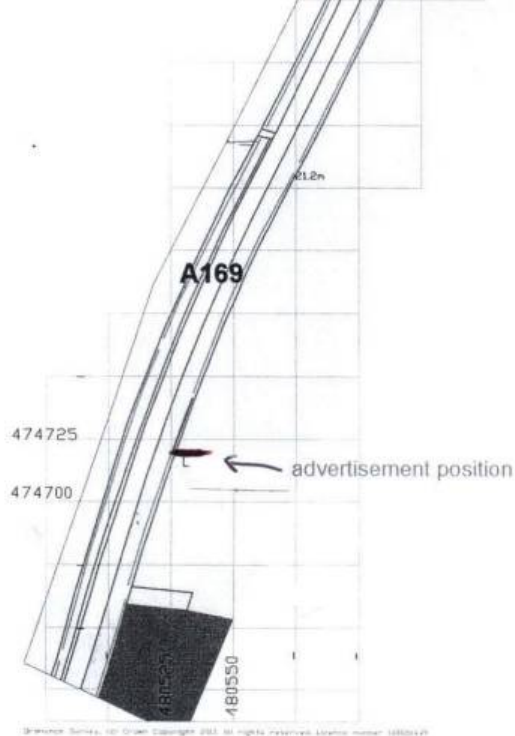

Location Plan 1:2500